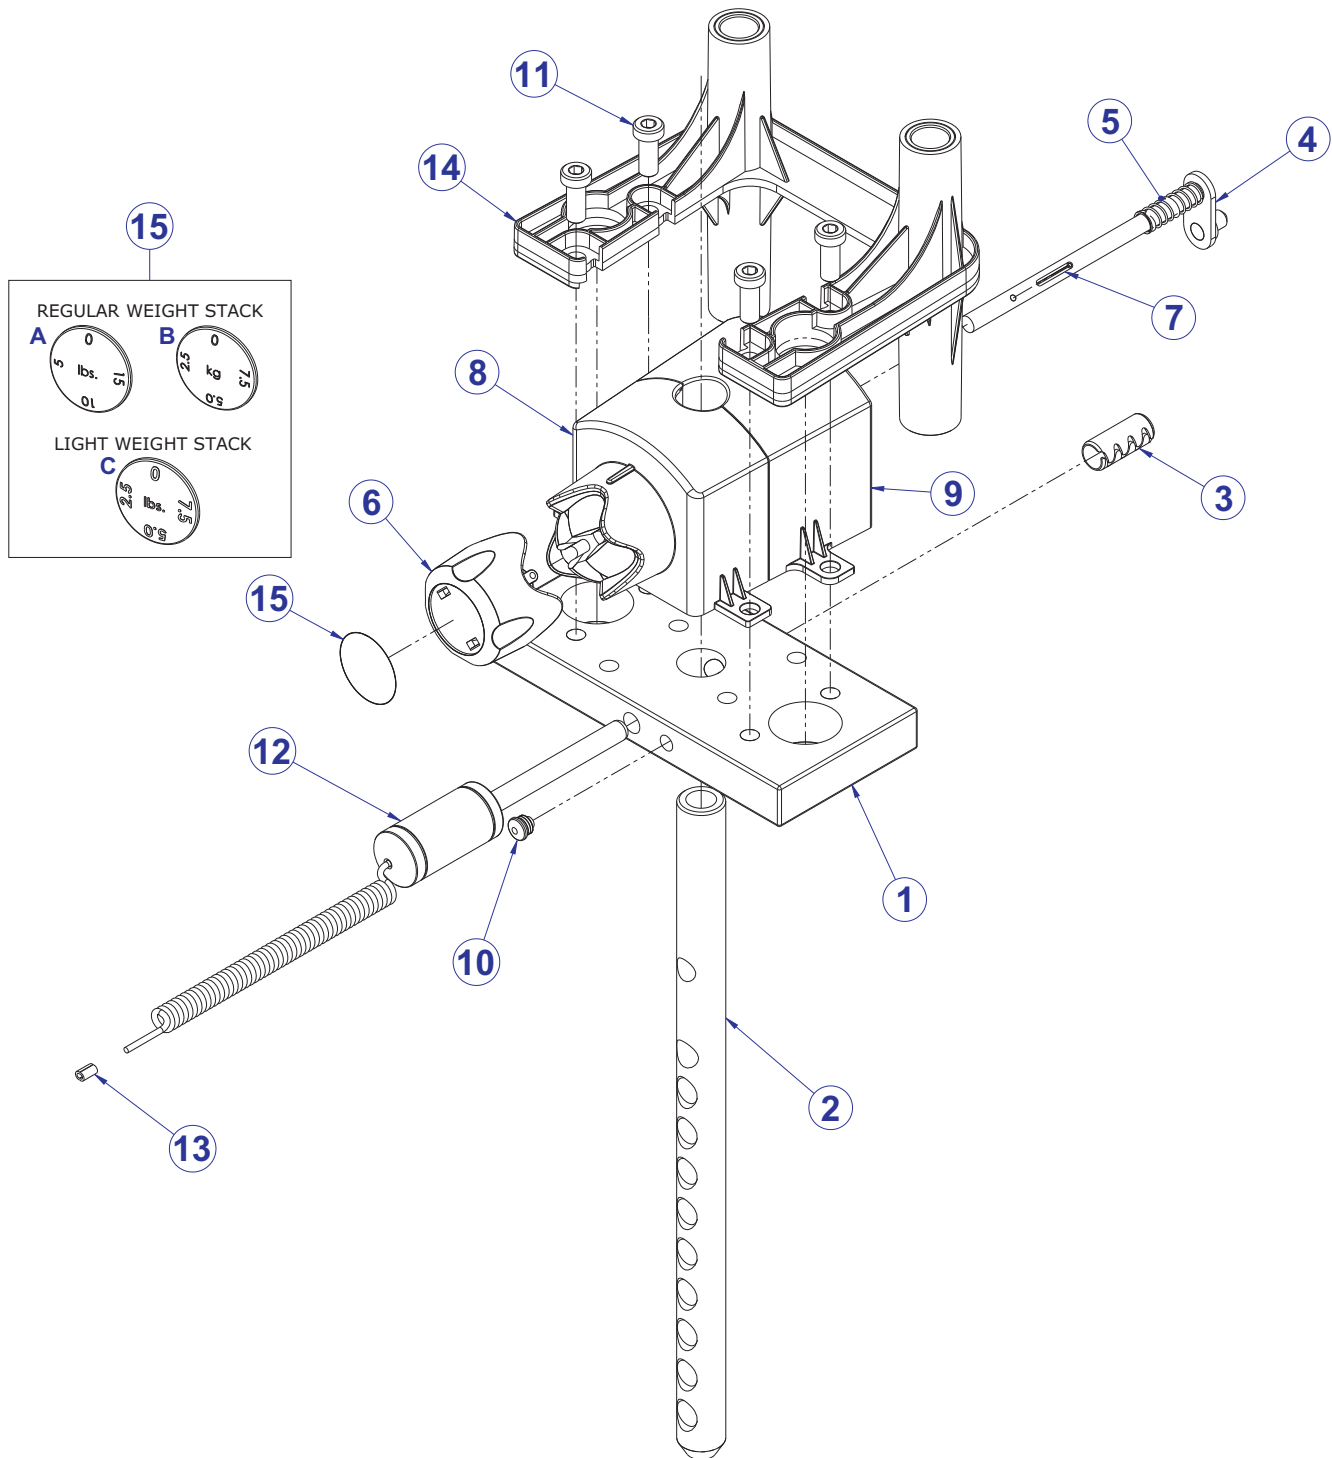

FZLR LAT RAISE HEAD PLATE ASSEMBLY - 7350601

SEE PAGE 23 FOR LEGEND

FZLR LAT RAISE HEAD PLATE ASSEMBLY LEGEND

ITEM NO.	QTY.	PART NO.	DESCRIPTION	
1	1	7326701	HEAD PLATE	
2	1	7347801	STEM, 9 PLATE	
3	1	3236001	BUSHING, SPRING PIN	
4	1	7327201	WLDMT, INCREMENT WT PIN	
5	1	8024501	SPRING, 1/2 OD X 1-1/2	
6	1	7326101	KNOB, INC WT SELECTOR	
7*	1	3110008	ROLL PIN, 1/8 X 1-1/4	
8*	1	7326401	HOUSING, SELECTOR - FRONT	
9*	1	7326501	HOUSING, SELECTOR - REAR	
10	1	7356501	PLUG, LANYARD ATTACHMENT	
11	4	3236202	SCREW, M10 X1.5 25MM	
12	1	7338101	ASSY, WT STACK SELECTOR PIN	
13	1	7523601	CRIMP, CABLE	
14	1	8867301	ASSY, FZ, STABILIZER WITH BUSHINGS	
15**	A)	1	7398601	CAP, SELECTOR KNOB, LBS
	B)	1	7398701	CAP, SELECTOR KNOB, KG
	C)	1	8865801	CAP, FZ SELECTOR KNOB - 2.5 LBS

* kit exists for component set. See bulletin FZ02012701N

** Language specific/Weight stack item. Order separately-not part of assembly.