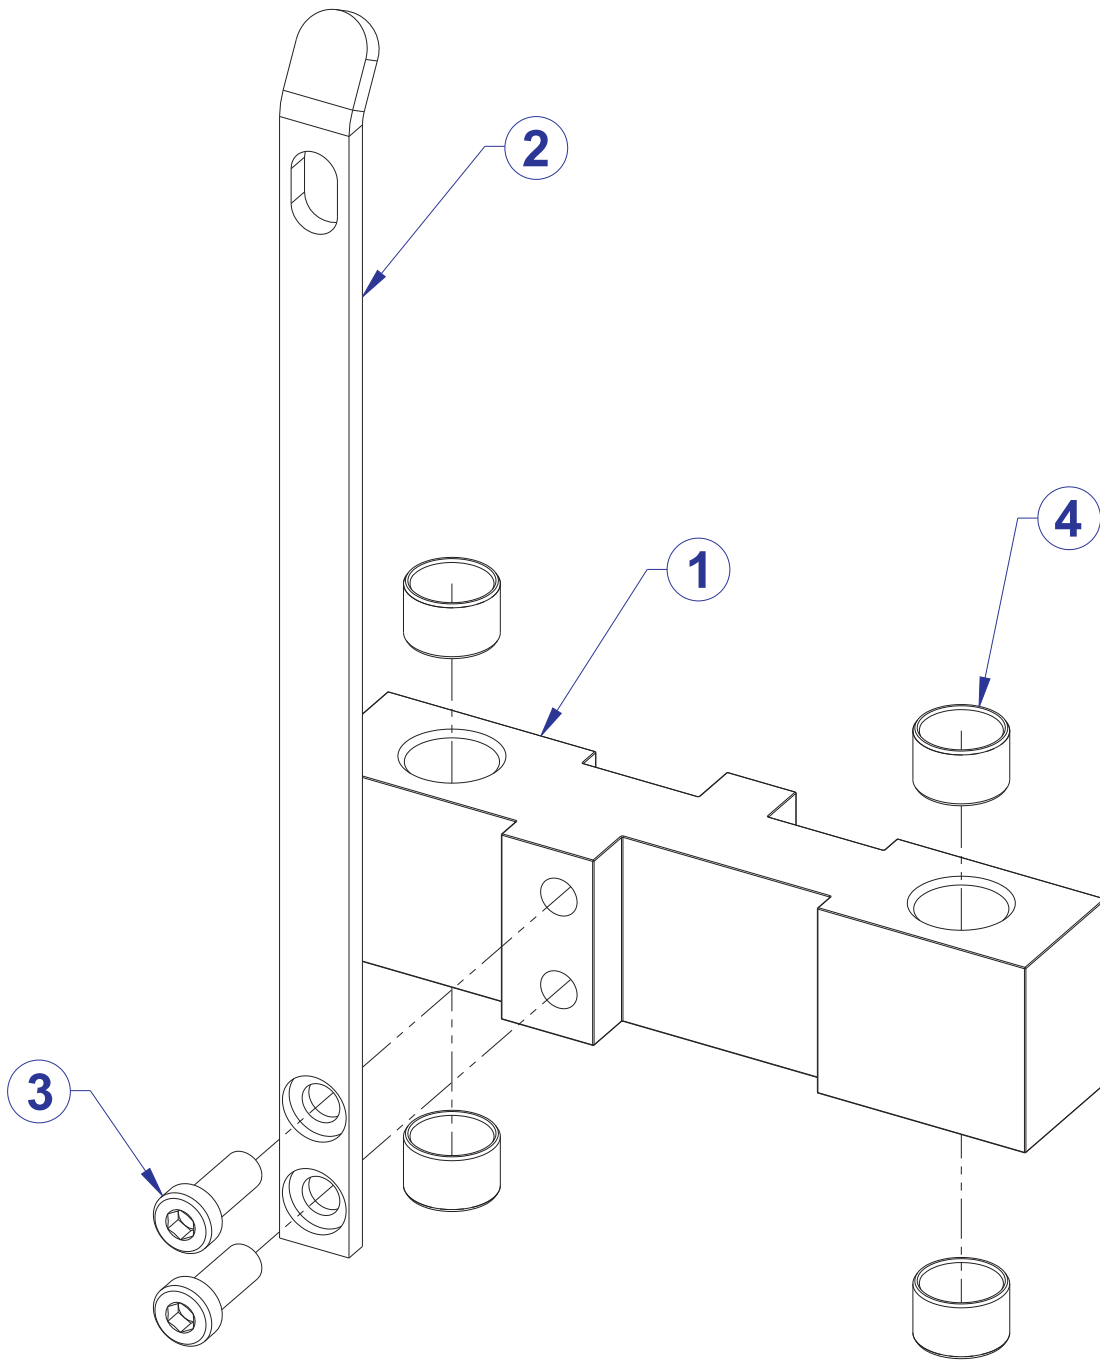

FZLR LAT RAISE

OPTIONAL 7.5 LB. INCREMENT WEIGHT ASSY. - 8861501

ITEM NO.	QTY.	PART NO.	DESCRIPTION
1	1	8861295	INCREMENT WEIGHT, FZ OPTIONAL - SG
2	1	7328201	BRKT, INCREMENT WT - 15 LB
3	2	3236202	SCREW, M10 X1.5 25MM
4	4	3202501	BEARING, SLEEVE 20 ID X 23.00 X 15 MM