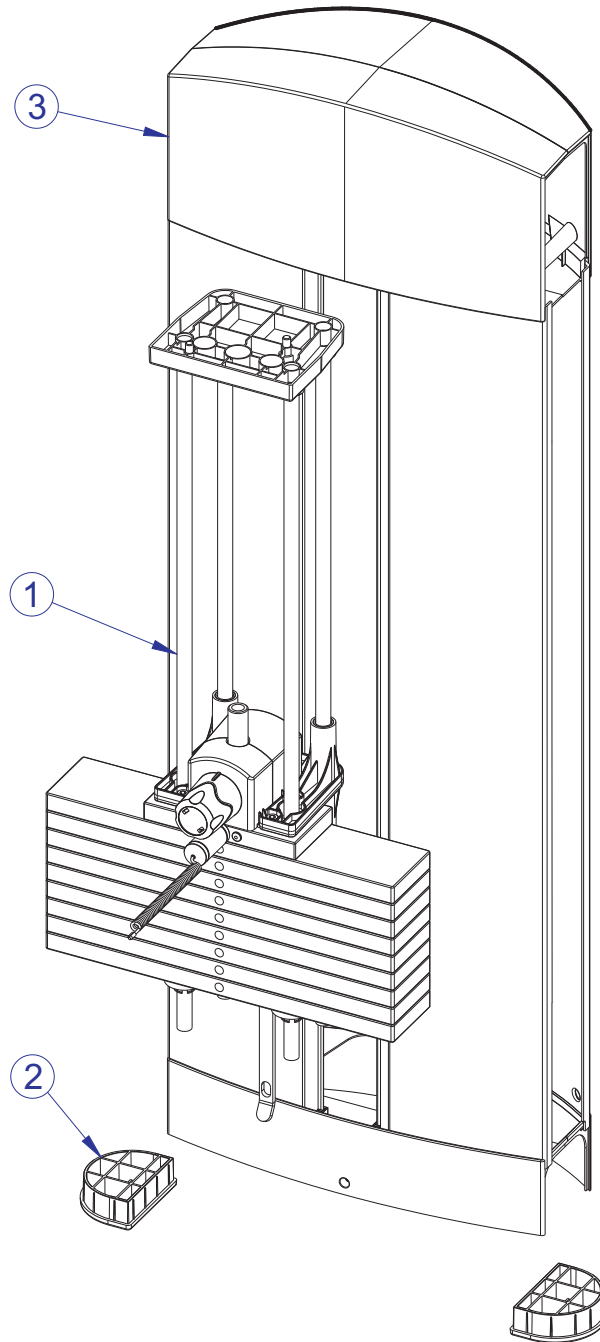

FZLR LAT RAISE MID-9 SHORT TOWER ASSEMBLY - 7625901

ITEM NO.	QTY.	PART NO.	DESCRIPTION
1	1	7626001	ASSY, WEIGHT STACK MID-9, SHORT
2	2	7326301	CAP, D-TUBE - BOTTOM
3	1	7419801	ASSY, TOWER PLASTICS - MID