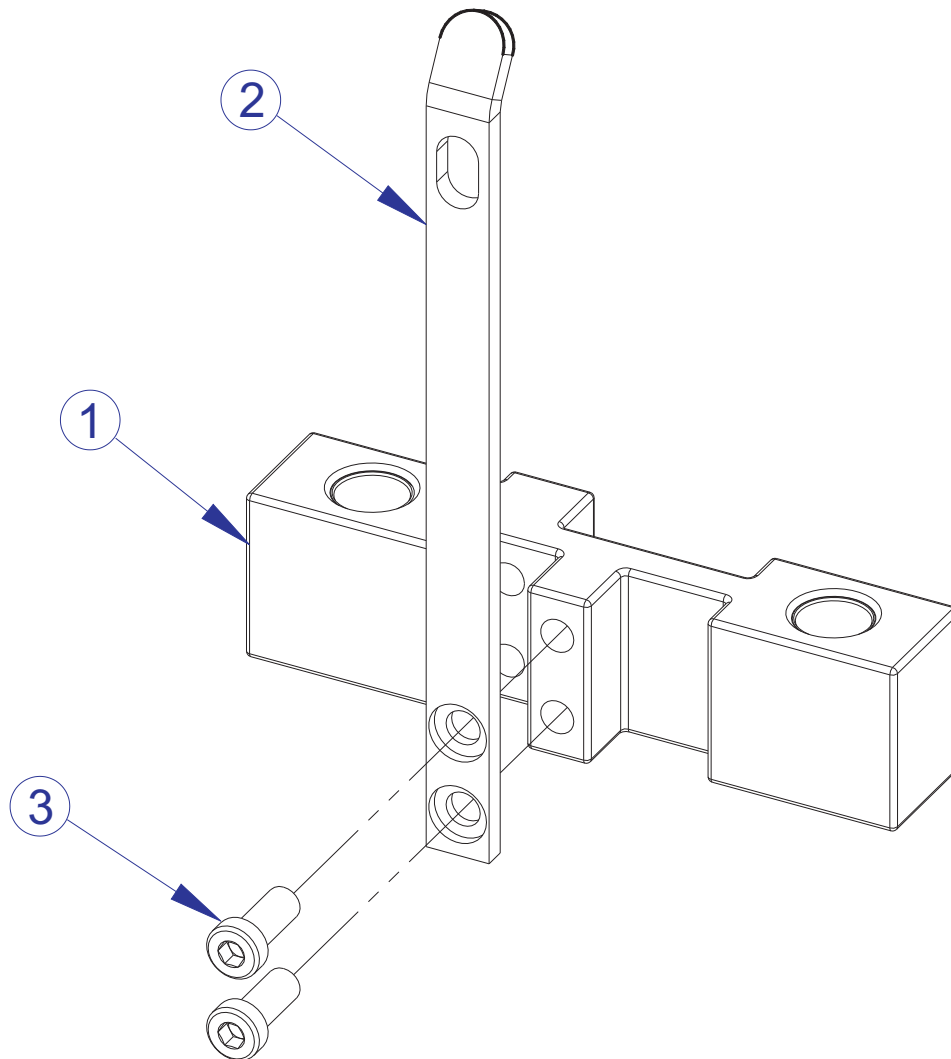

FZLR LAT RAISE 10 LB. INCREMENT WEIGHT ASSEMBLY - 7327701

ITEM NO.	QTY.	PART NO.	DESCRIPTION
1	1	7968501	ASSY, FZ INC WEIGHT 5LB
2	1	7328101	BRKT, INCREMENT WT - 10 LB
3	2	3236202	SCREW, M10 X1.5 25MM