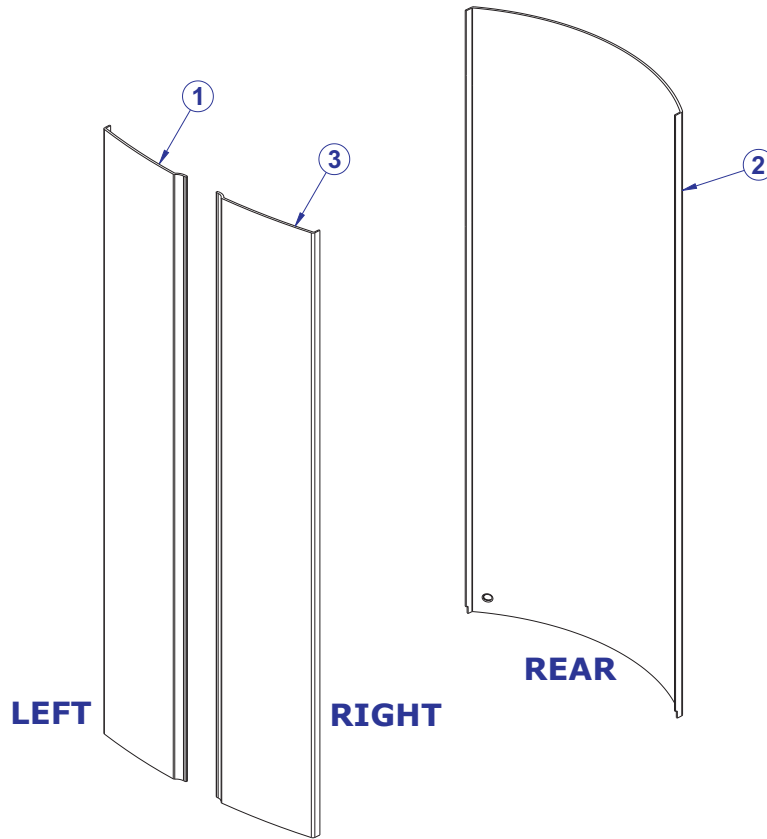

FZLR LAT RAISE OPTIONAL WRAPPED SHROUDS

BAMBOO		ITEM NO.	QTY.	PART NO.	DESCRIPTION
		1	1	8954201	SHROUD, FZ, FNT, SRT, LT -BAMBOO
		2	1	8949101	SHROUD, FZ, REAR, SRT -BAMBOO
		3	1	8949001	SHROUD, FZ, FNT, SRT, RT -BAMBOO

SKY		ITEM NO.	QTY.	PART NO.	DESCRIPTION
		1	1	8954301	SHROUD, FZ, FNT, SRT, LT -SKY
		2	1	8949301	SHROUD, FZ, REAR, SRT -SKY
		3	1	8949201	SHROUD, FZ, FNT, SRT, RT -SKY

BRONZE		ITEM NO.	QTY.	PART NO.	DESCRIPTION
		1	1	8954401	SHROUD, FZ, FNT, LT - BRONZE
		2	1	8949501	SHROUD, FZ, REAR -BRONZE
		3	1	8949401	SHROUD, FZ, FNT, SRT, RT -BRONZE

STEM		ITEM NO.	QTY.	PART NO.	DESCRIPTION
		1	1	8954501	SHROUD, FZ, FNT, SRT, LT -STEM
		2	1	8949701	SHROUD, FZ, REAR, SRT -STEM
		3	1	8949601	SHROUD, FZ, FNT, SRT, RT -STEM

ROSEWOOD		ITEM NO.	QTY.	PART NO.	DESCRIPTION
		1	1	8954601	SHROUD, FZ, FNT, SRT, LT -ROSEWOOD
		2	1	8949901	SHROUD, FZ, REAR, SRT -ROSEWOOD
		3	1	8949801	SHROUD, FZ, FNT, SRT, RT -ROSEWOOD

STAINLESS STEEL		ITEM NO.	QTY.	PART NO.	DESCRIPTION
		1	1	8954701	SHROUD, FZ, FNT, SRT, LT -STAINLESS STEEL
		2	1	8950101	SHROUD, FZ, REAR, SRT -STAINLESS STEEL
		3	1	8950001	SHROUD, FZ, FNT, SRT, RT-STAINLESS STEEL