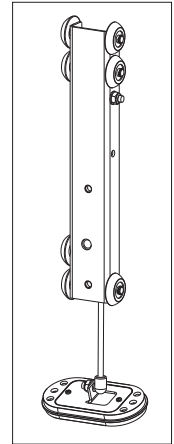

FZLR LAT RAISE FZ SEAT CARRIAGE ASSEMBLY LEGEND

ITEM NO.	QTY.	PART NO.	DESCRIPTION
1	1	7911295	WLDMT, SEAT CARRIAGE SHDW GRAY
2	7	7889701	ROLLER, SEAT CARRIAGE
3	4	7911901	SPACER, .625 DIA X 16 GA.
4	3	7912001	SPRING, SEAT CARRIAGE
5	7	3232408	RING, BRE .443, 5100-46, ST,PP,B
6	1	3235703	SPRING, GAS 80N
7	2	7414301	STUD, M10 BALL END M10 X 1.5
8	1	7339401	BRACKET, GAS SPRING
9	1	7334001	FOOT, 2.50 X 4.49 FLOV
10	2	3236601	WASHER, 3/8 SAE SS
11	2	3236801	NUT, M10 HEX NYLOCK SS
12	2	3241201	M4 PHL PAN F ST ZN