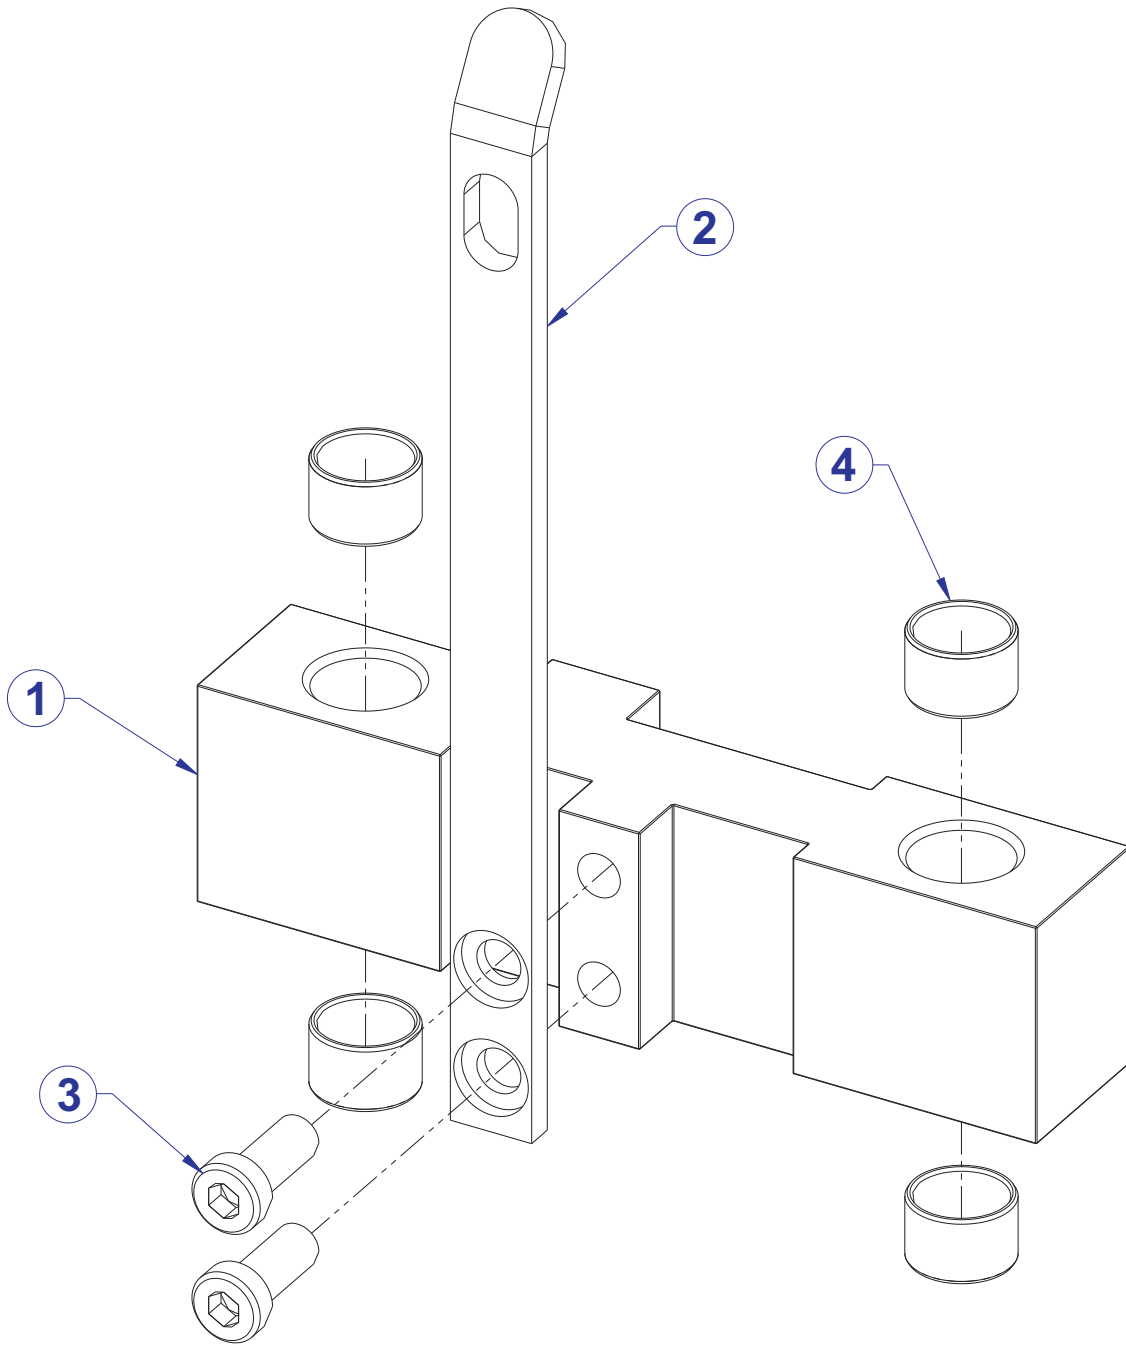

FZLR LAT RAISE

OPTIONAL 5 LB. INCREMENT WEIGHT ASSY. - 8861401

ITEM NO.	QTY.	PART NO.	DESCRIPTION
1	1	8861295	INCREMENT WEIGHT, FZ OPTIONAL - SG
2	1	7328101	BRKT, INCREMENT WT - 10 LB
3	2	3236202	SCREW, M10 X1.5 25MM
4	4	3202501	BEARING, SLEEVE 20 ID X 23.00 X 15 MM