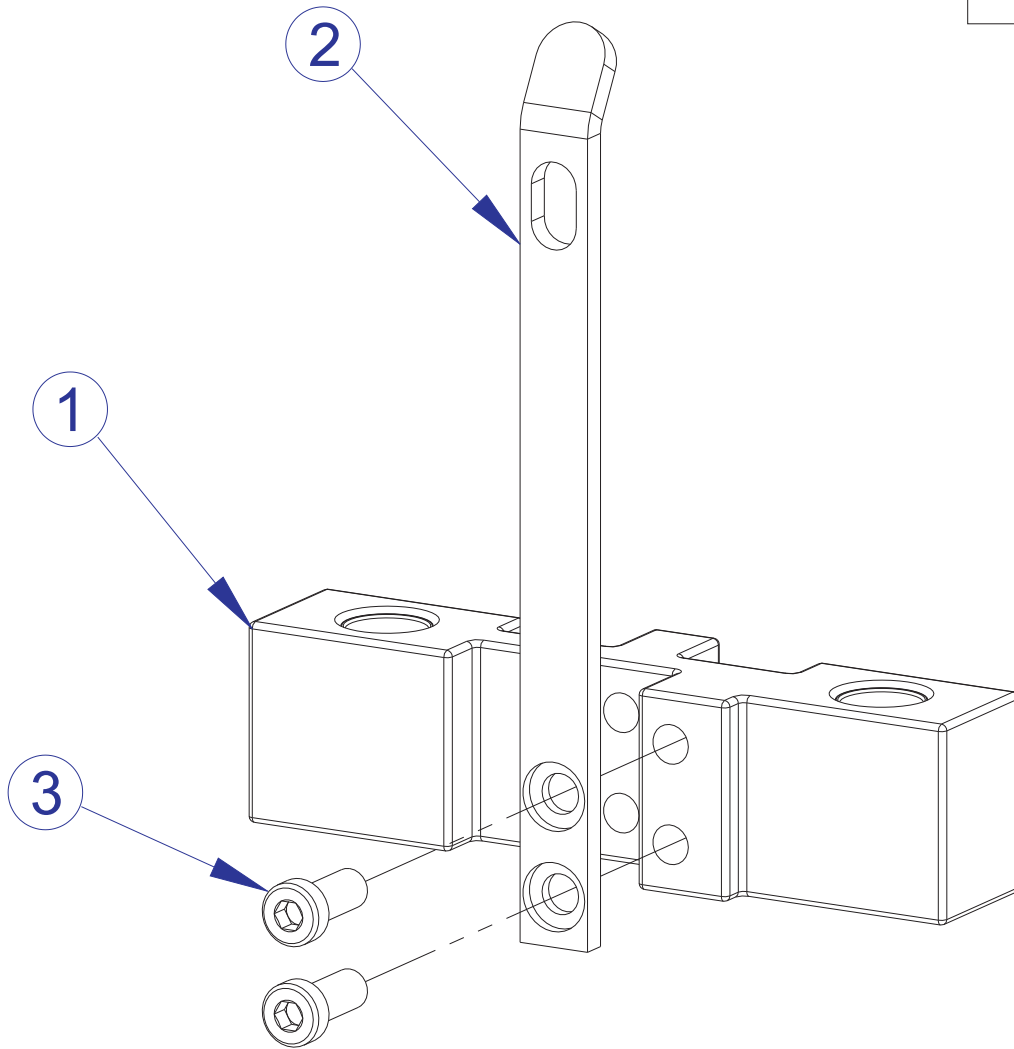

FZLR LAT RAISE

5 LB. INCREMENT WEIGHT ASSEMBLY - 7327601

ITEM NO.	QTY.	PART NO.	DESCRIPTION
1	1	7968501	ASSY, FZ INC WEIGHT 5LB
2	1	7328001	BRKT, INCREMENT WT - 5 LB
3	2	3236202	SCREW, M10 X1.5 25MM