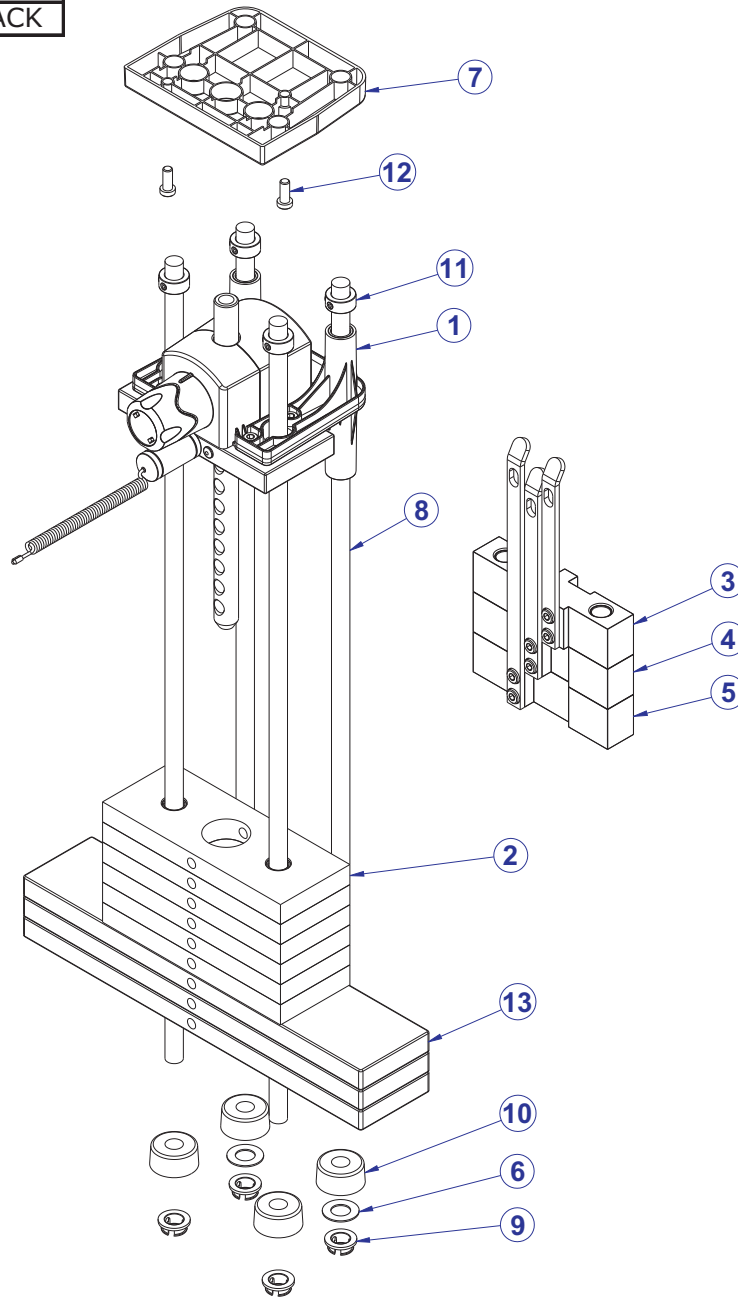

FZLR LAT RAISE

OPTIONAL MID SHORT LIGHT-9 WEIGHT STACK ASSY. - 8866501

WEIGHT STACK LABEL	
8867101	LABEL, 190 LB STACK

ITEM NO.	QTY.	PART NO.	DESCRIPTION
1	1	7350601	ASSY, HEAD PLATE (9)
2	6	7353701	ASSY, 10 LB PLATE
3	1	8861301	ASSY, FZ INC WEIGHT - 2.5 LB
4	1	8861401	ASSY, FZ INC WEIGHT - 5 LB
5	1	8861501	ASSY, FZ INC WEIGHT - 7.5 LB
6	2	7351001	SPACER, INC WT STACK
7	1	7621101	RETAINER, GUIDE ROD - TOP
8	4	7328610	GUIDE ROD, .75 OD SOLID 39.75
9	4	7337901	BUSHING, GUIDE ROD
10	4	7352101	CUSHION, WEIGHT STACK
11	4	3103301	SHAFT COLLAR, 3/4 I.D. ZINC
12	2	3236202	SCREW, M10 X1.5 25MM
13	3	7328401	WEIGHT PLATE, 20 LB