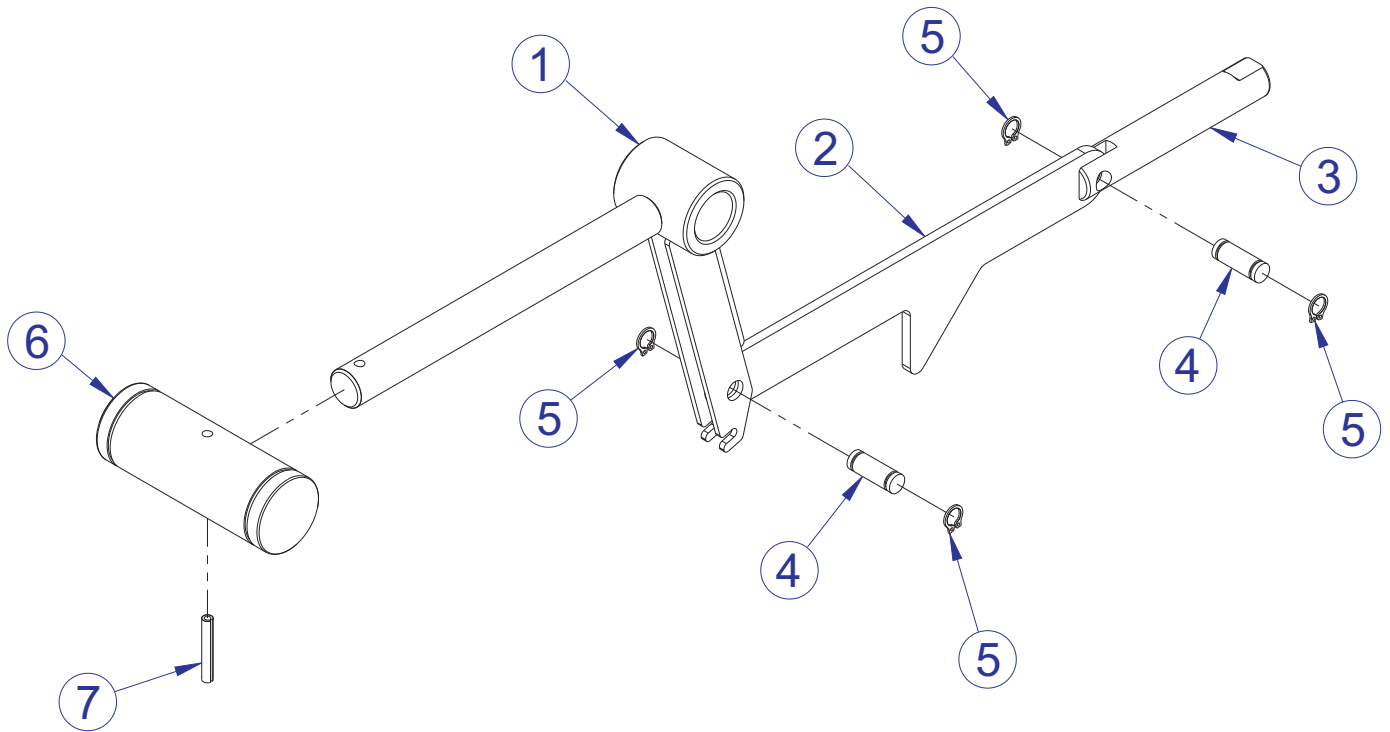

FZLR LAT RAISE FZ ADJUSTER HANDLE ASSEMBLY - 7778001

ITEM NO.	QTY.	PART NO.	DESCRIPTION
1	1	7777595	WLDMT, FZ SEAT ADJ HANDLE SHADOW GRAY
2	1	7331801	LINK, ADJUSTER
3	1	7331601	PIN, INDEX
4	2	7407501	PIN, LINK
5	4	3232401	RING, RETAINING, EXTERNAL
6	1	7287901	HANDLE, ADJUSTER
7	1	3110010	ROLL PIN, 1/8 X 7/8