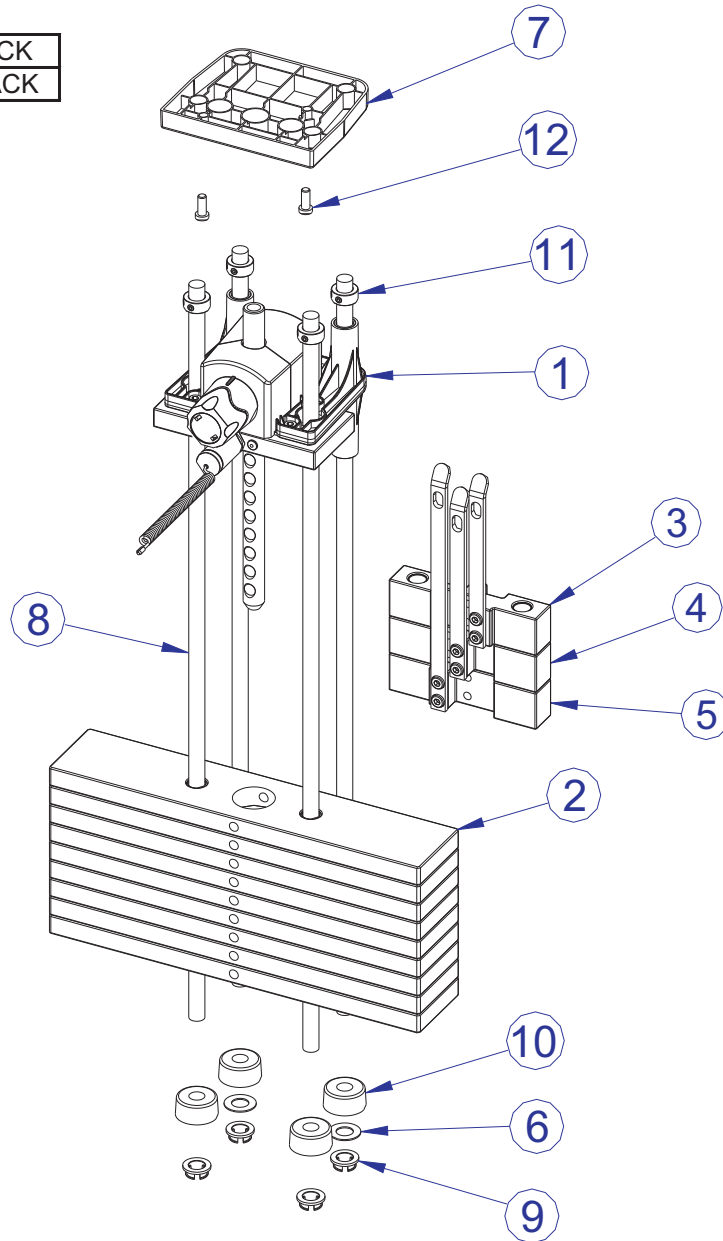

FZLR LAT RAISE MID-9 SHORT WEIGHT STACK ASSEMBLY - 7626001

WEIGHT STACK LABELS

7927201	LABEL, 390 LB STACK
7927301	LABEL, 195 KG STACK

ITEM NO.	QTY.	PART NO.	DESCRIPTION
1	1	7350601	ASSY, HEAD PLATE (9)
2	9	7328401	WEIGHT PLATE, 20 LB
3	1	7327601	ASSY, INCREMENT WT - 5LB
4	1	7327701	ASSY, INCREMENT WT - 10LB
5	1	7327801	ASSY, INCREMENT WT - 15LB
6	2	7351001	SPACER, INC WT STACK
7	1	7621101	RETAINER, GUIDE ROD - TOP
8	4	7328610	GUIDE ROD, .75 OD SOLID 39.75
9	4	7337901	BUSHING, GUIDE ROD
10	4	7352101	CUSHION, WEIGHT STACK
11	4	3103301	SHAFT COLLAR, 3/4 I.D. ZINC
12	2	3236202	SCREW, M10 X1.5 25MM