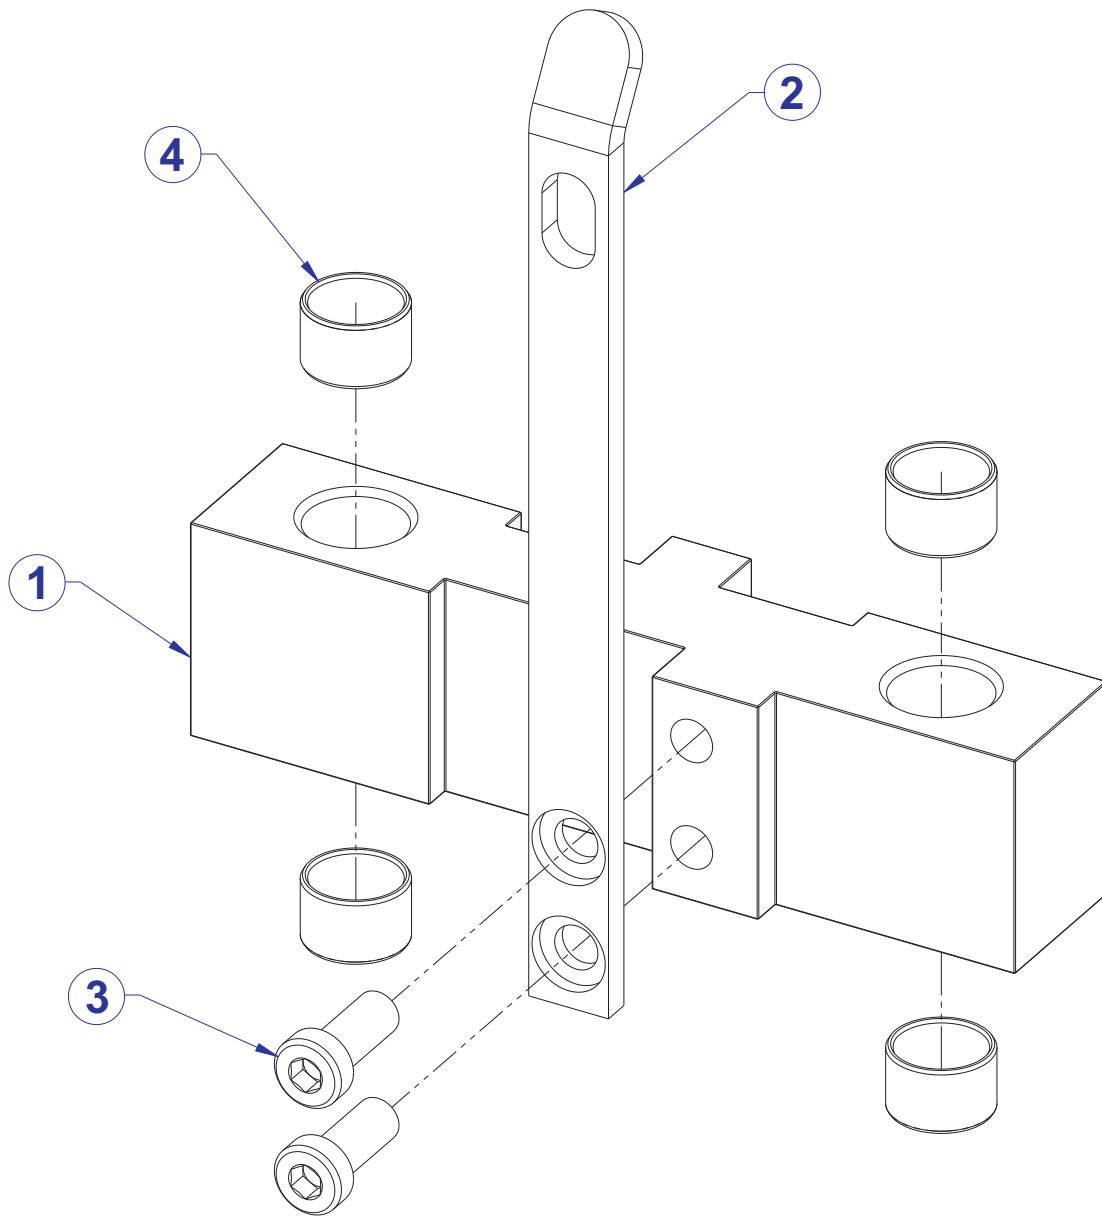

FZLR LAT RAISE

OPTIONAL 2.5 LB. INCREMENT WEIGHT ASSY. - 8861301

ITEM NO.	QTY.	PART NO.	DESCRIPTION
1	1	8861295	INCREMENT WEIGHT, FZ OPTIONAL - SG
2	1	7328001	BRKT, INCREMENT WT - 5 LB
3	2	3236202	SCREW, M10 X1.5 25MM
4	4	3202501	BEARING, SLEEVE 20 ID X 23.00 X 15 MM