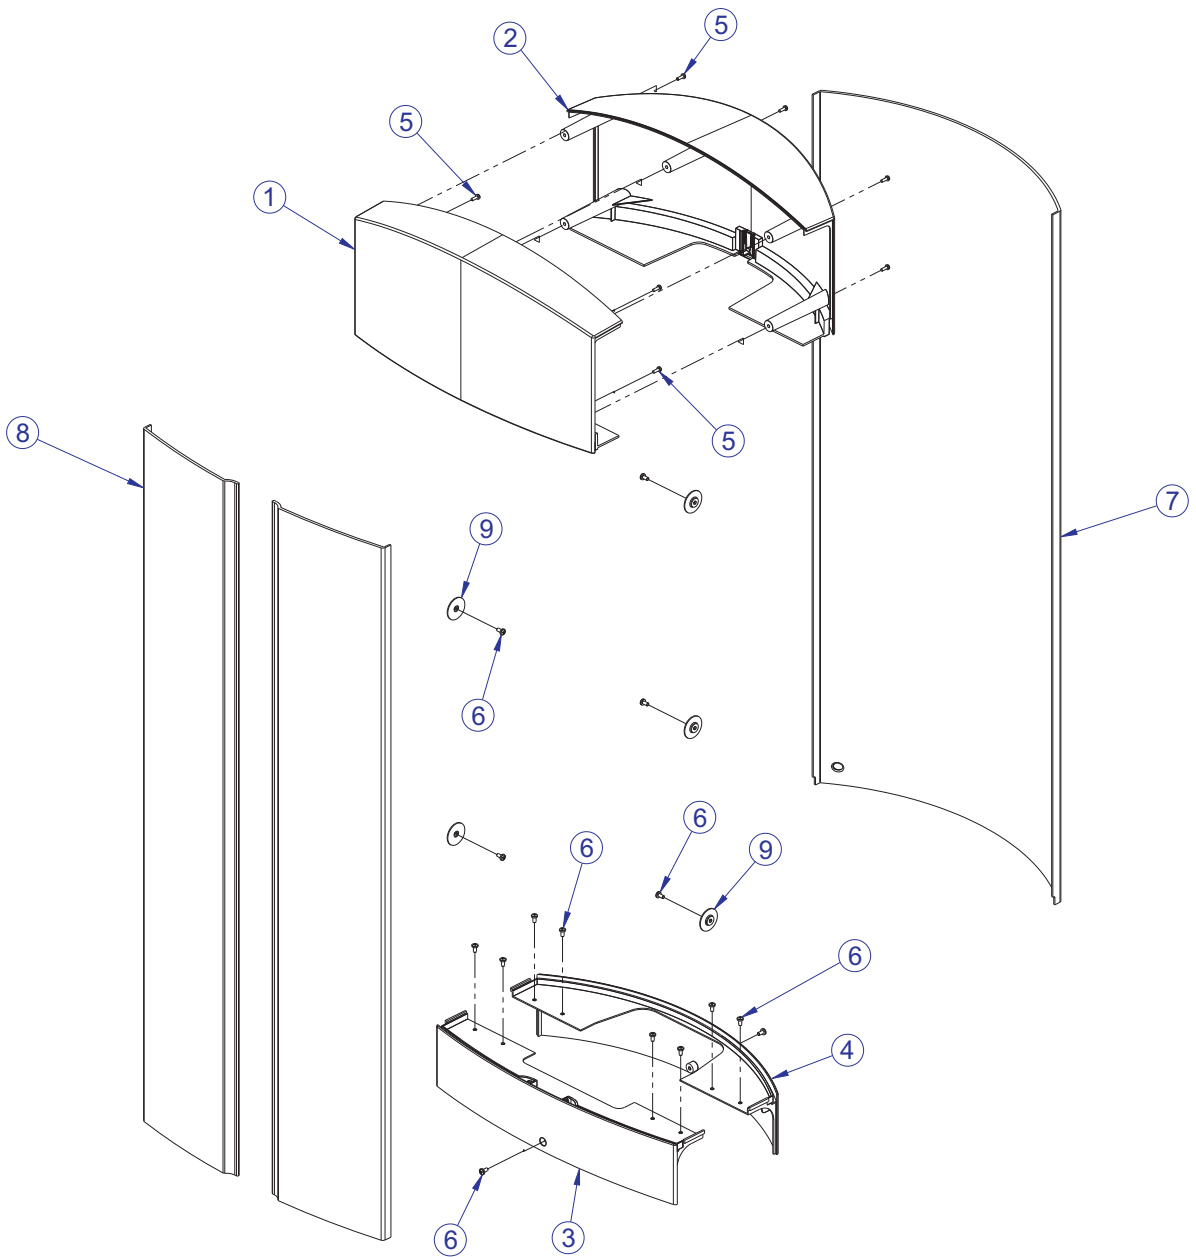

FZLR LAT RAISE STANDARD PLASTIC TOWER ASSEMBLY - 7419801

ITEM NO.	QTY.	PART NO.	DESCRIPTION
1	1	7318601	COVER, TOWER- TOP FRONT
2	1	7318701	COVER, TOWER- TOP REAR
3	1	7318801	COVER, TOWER- BOTTOM FRONT
4	1	7318901	COVER, TOWER- BOTTOM REAR
5	9	3236501	M4 X 0.7 PHL PAN MS ST ZN
6	16	3239101	SCREW, M5X10 PHL PAN TT ST
7	1	7765701	SHROUD, TOWER- REAR SHORT
8	2	7765601	SHROUD, TOWER- FRT SHORT RH
9	6	7583501	RETAINER, FZ SHROUD